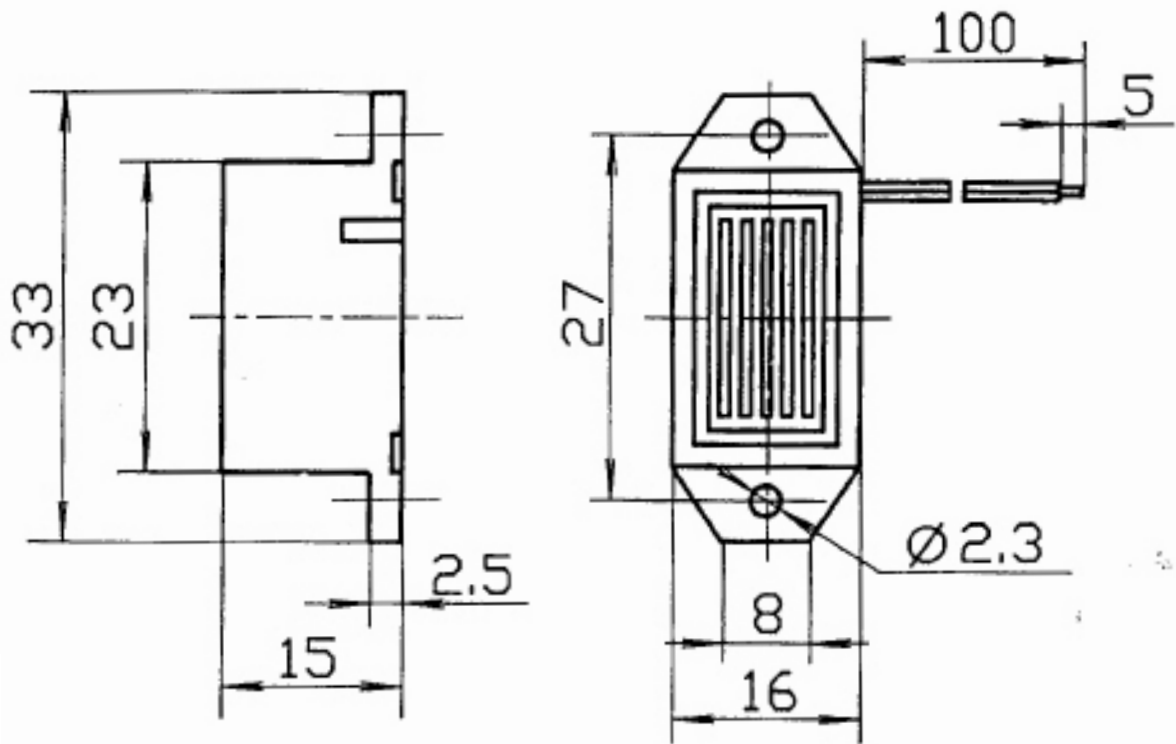

# MARCO

AUTOMOTIVE

Type	Operating Voltage (VDC)	Rated Voltage (VDC)	Max. Current at Rated Voltage (mA)	Frequency (Hz)	Min. Sound Pressure at Rated Voltage ( dB/30cm )	Tone
104 040 02	7-17	12	15	300-500	75	single
104 040 03	16-30	24	15	300-500	75	single